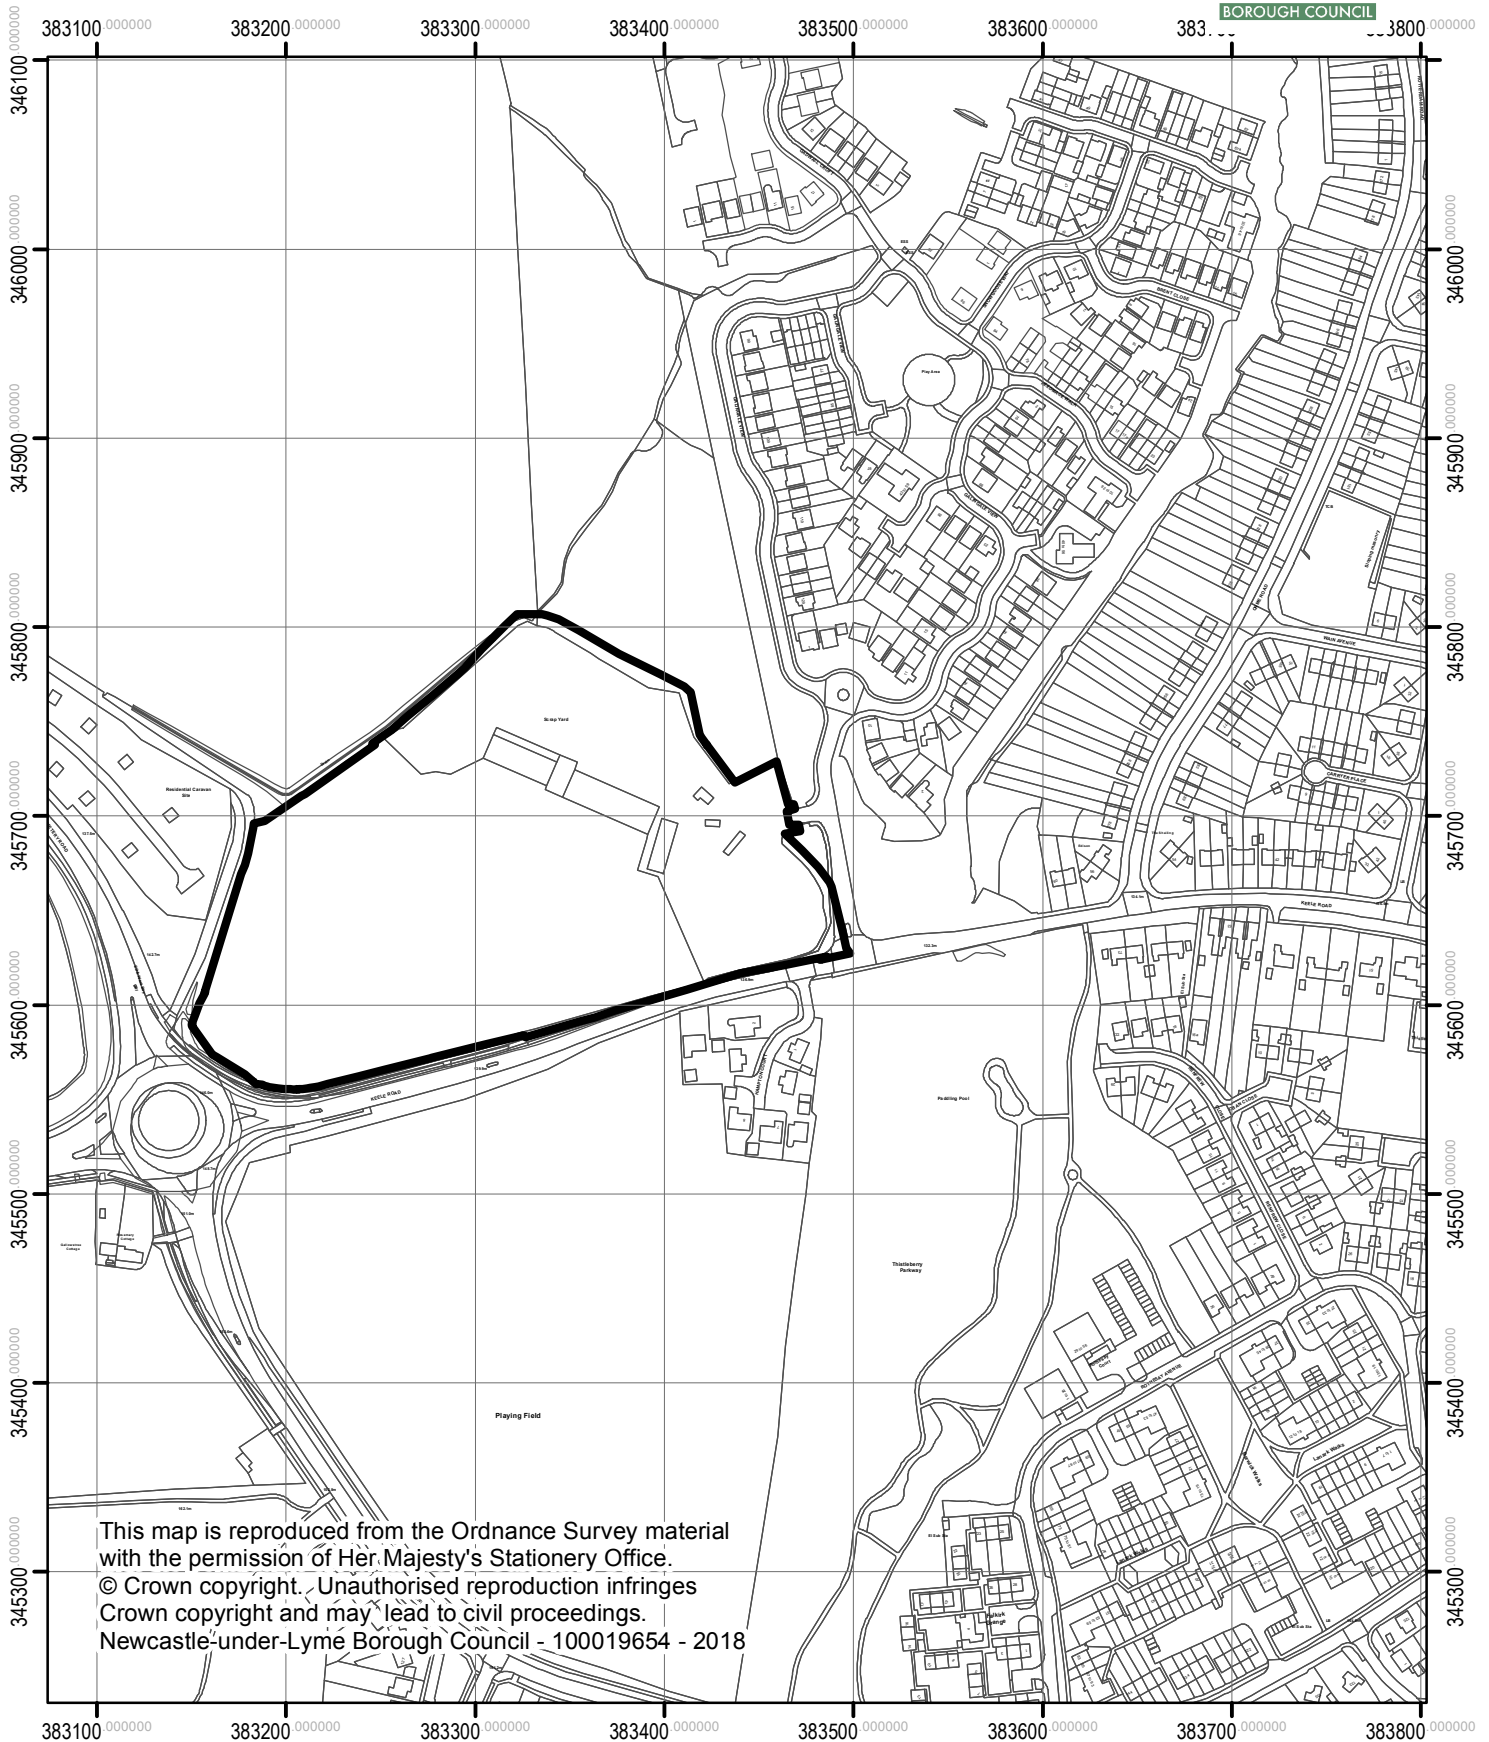

# Hampton's Scrap Yard and Adjacent Field Keele Road, Newcastle-under-Lyme, ST5 5AA

This map is reproduced from the Ordnance Survey material with the permission of Her Majesty's Stationery Office.  
© Crown copyright. Unauthorised reproduction infringes Crown copyright and may lead to civil proceedings.  
Newcastle-under-Lyme Borough Council - 100019654 - 2018